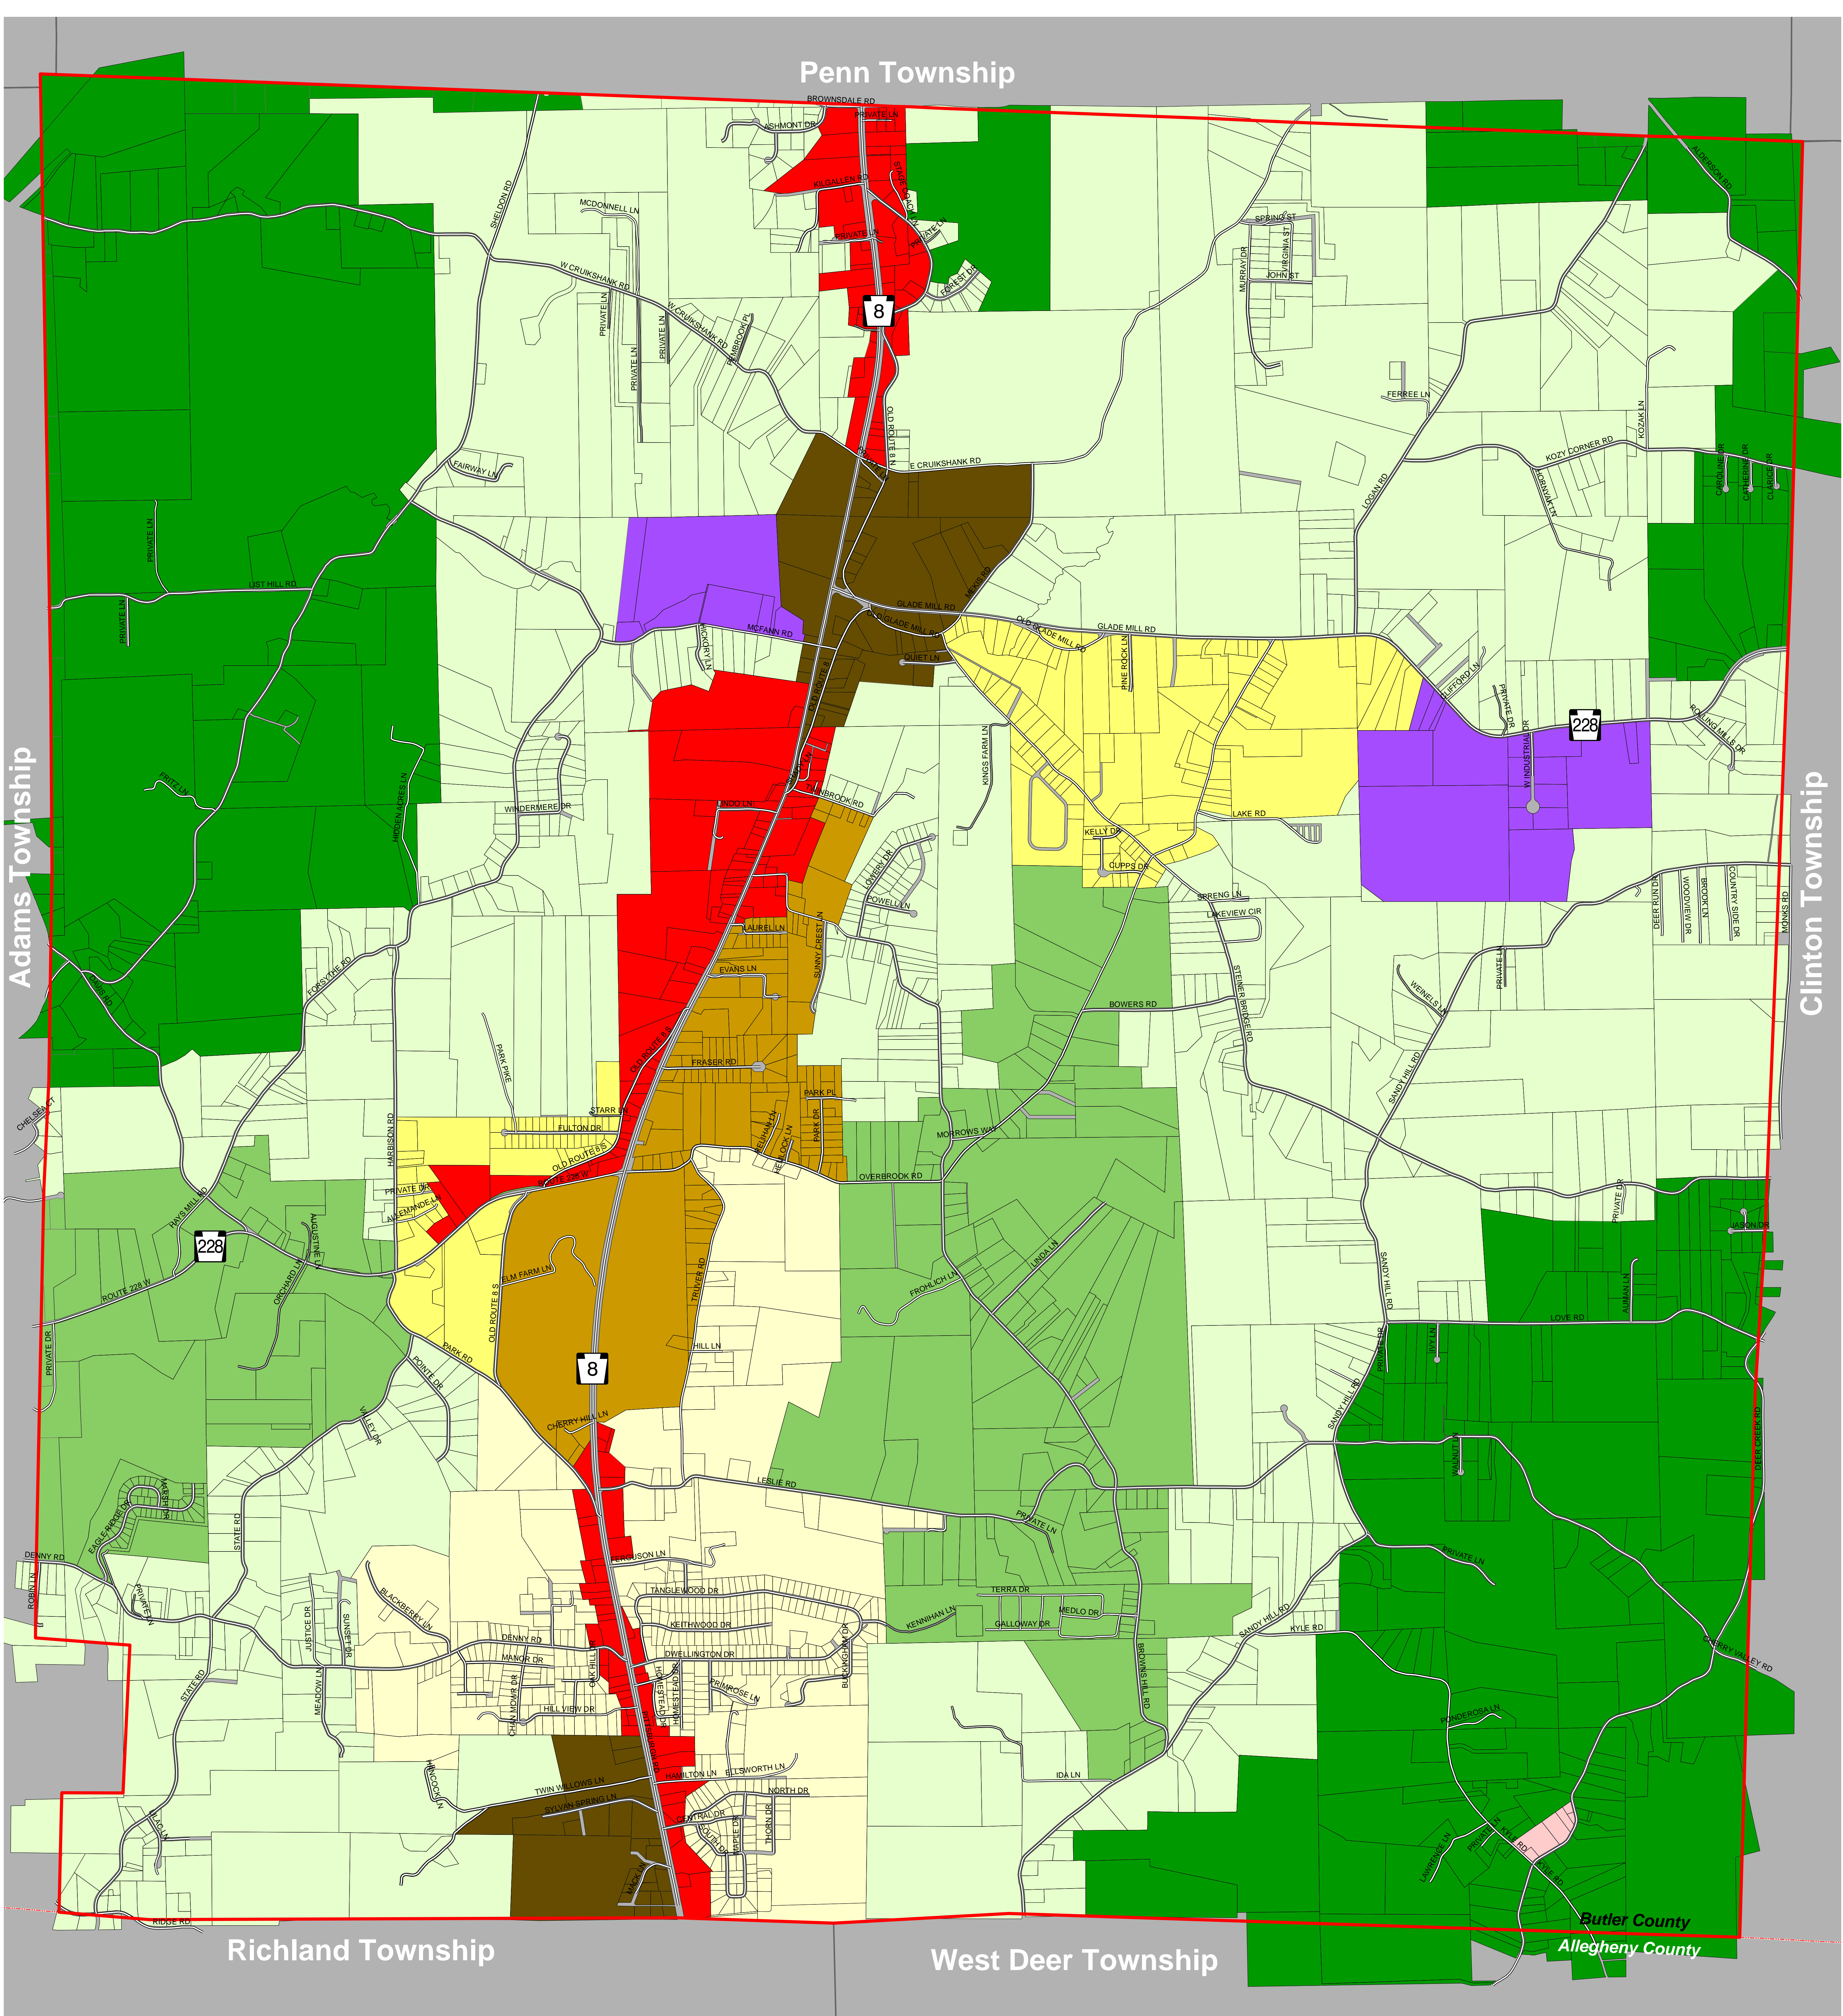

Penn Township

Adams Township

Clinton Township

Richland Township

West Deer Township

Butler County
Allegheny County

LEGEND

- Municipal Boundary
- County Boundary
- Lot Line
- Road

ZONING

- Rural Residential (AG-A)
- Agricultural (AG-B)
- Residential Agriculture (R-AG)
- Low Intensity Residential (R-1)
- Moderate Intensity Residential (R-2)
- Town Center (TC)
- Neighborhood-Scale Commercial (C-1)
- Community-Scale Commercial (C-2)
- Regional-Scale Commercial (C-3)
- Restricted Industrial (I-1)

ZONING MAP
MIDDLESEX TOWNSHIP

Prepared for: Middlesex Township, Butler County
Prepared by: Environmental Planning and Design, LLC

Amended on November 21, 2012
by Ordinance No. 125