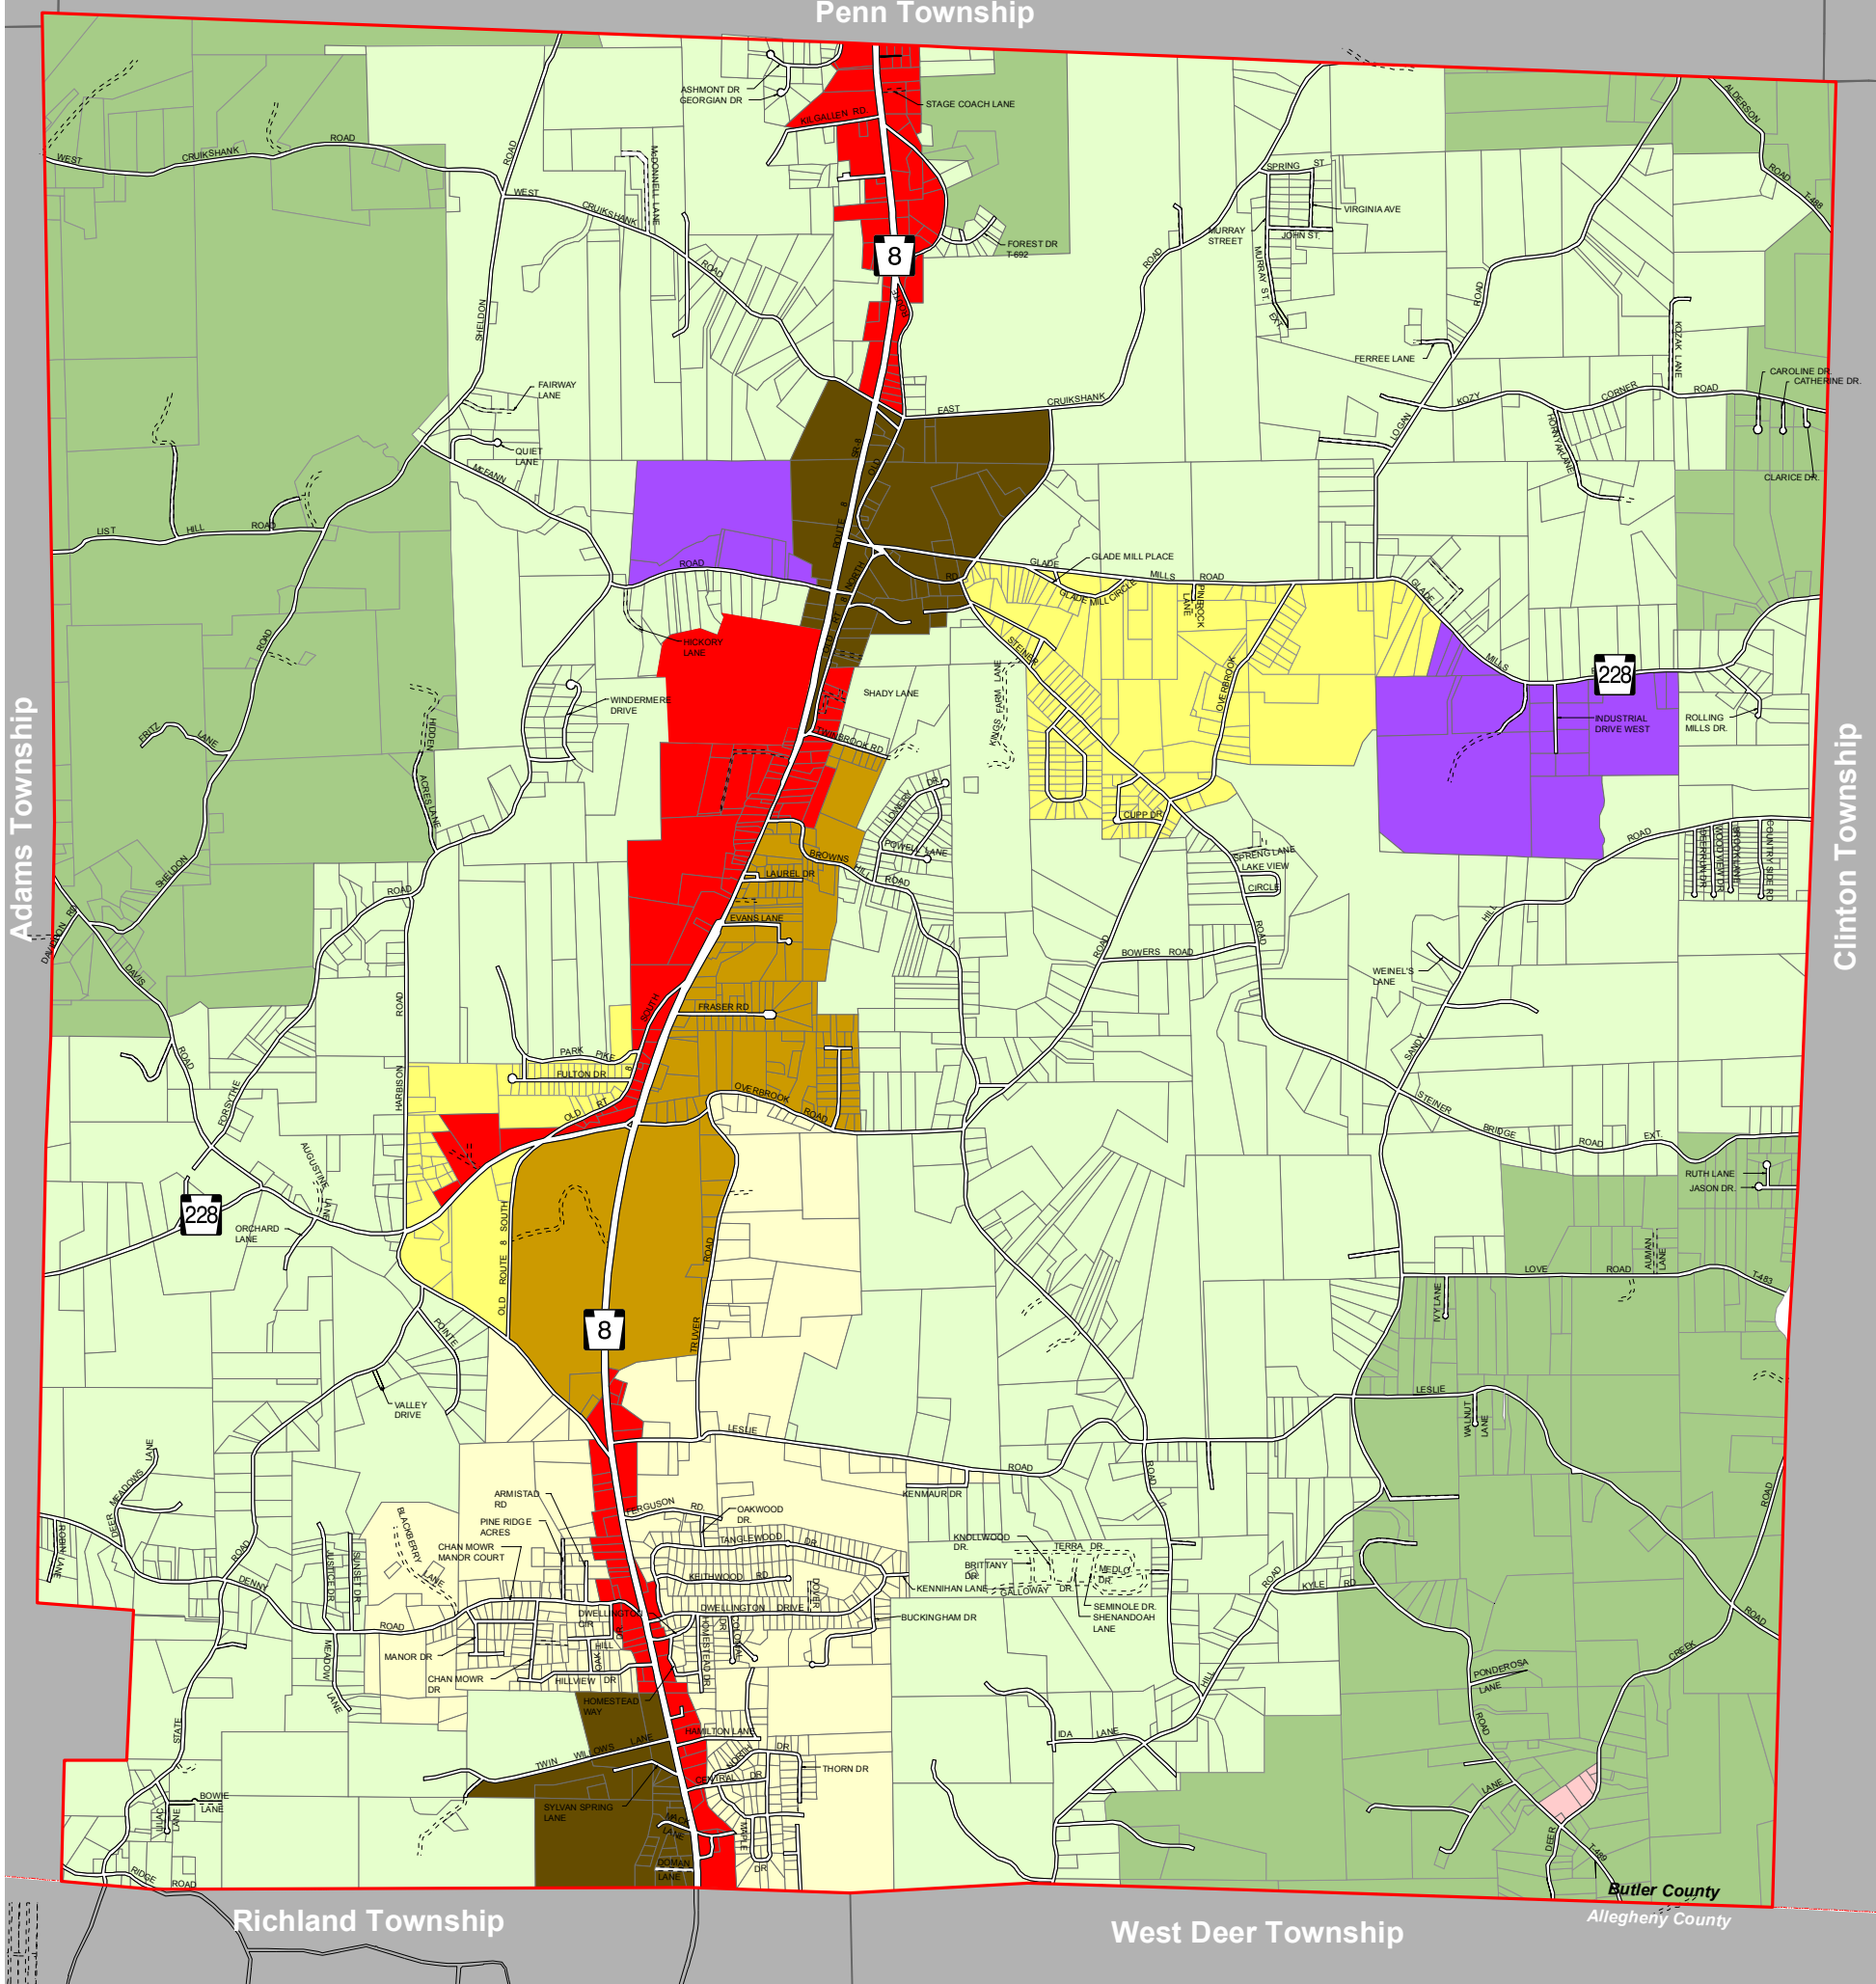

Penn Township

Adams Township

Clinton Township

Richland Township

West Deer Township

Butler County Allegheny County

- LEGEND**
- Municipal Boundary
 - County Boundary
 - Lot Line
 - Road Right of Way

- ZONING**
- Rural Residential (AG-A)
 - Agricultural (AG-B)
 - Low Intensity Residential (R-1)
 - Moderate Intensity Residential (R-2)
 - Town Center (TC)
 - Neighborhood-Scale Commercial (C-1)
 - Community-Scale Commercial (C-2)
 - Regional-Scale Commercial (C-3)
 - Restricted Industrial (I-1)

**OFFICIAL ZONING MAP
MIDDLESEX TOWNSHIP**

Prepared for: Middlesex Township, Butler County
Prepared by: Environmental Planning and Design, LLC

1995.07.01
Date: July 2007